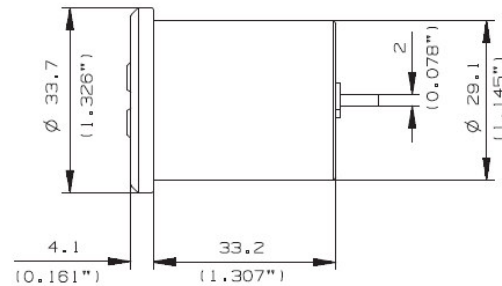

S.C. SANTESIM S.R.L

Email: office@santesim.ro / Web: www.santesim.ro

Adresa: str. Berveni, nr. 49, sect. 1, Bucuresti

Telefon: 0744.326.563

Registrul Comerțului: J40/17456/2008 / Cod fiscal: 24597020

IBAN: RO12 INGB 0000 9999 0135 1614 / Banca: ING Bank, suc. Bucurestii Noi