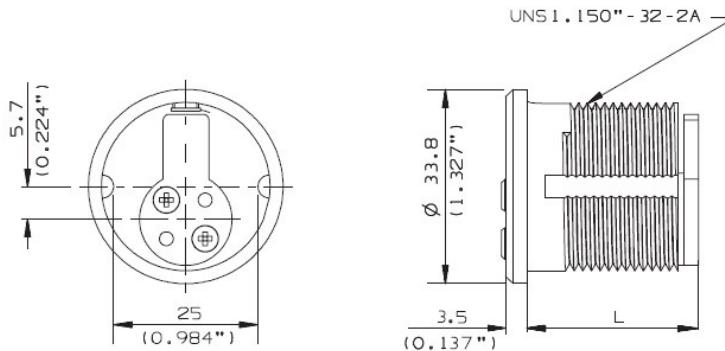

## Length available (mm)

Cylinder	L	
	mm	Inch
1*	27.9	1.1
1 $\frac{1}{8}$ "	29.6	1.165
1 $\frac{1}{4}$ "	32.8	1.294
1 $\frac{3}{8}$ "	36	1.418
1 $\frac{1}{2}$ "	39.2	1.544
1 $\frac{3}{4}$ "	45.6	1.794
2	52	2.044