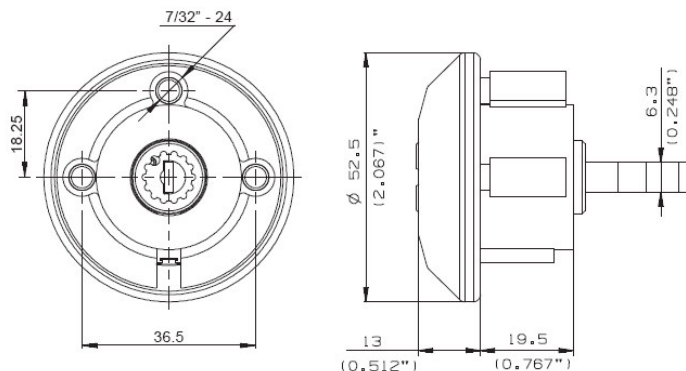

Cylinder options

- Classic, Interactive®, MT5® platforms
- '3 IN 1' (changeable combination)
- Keyed different, keyed alike
- Master keyed