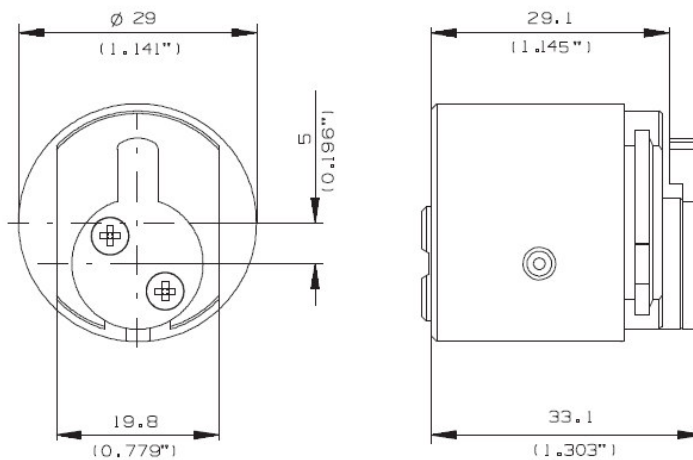

Cylinder options

- Classic, Interactive® platforms
- '3 IN 1' (changeable combination)
- Keyed different, keyed alike
- Master keyed