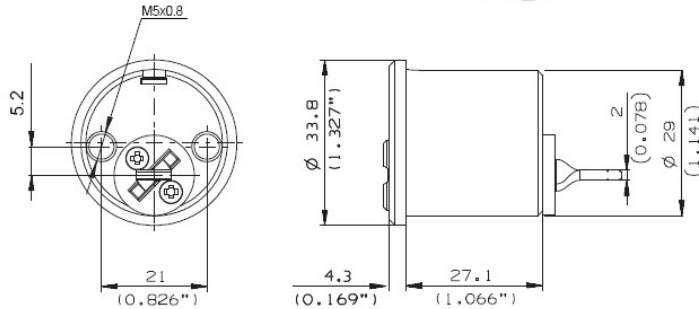

Standards

ISI950