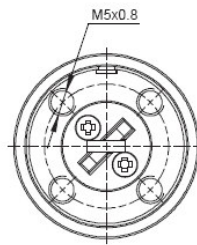

S.C. SANTESIM S.R.L

Email: office@santesim.ro / Web: www.santesim.ro

Adresa: str. Berveni, nr. 49, sect. 1, Bucuresti

Telefon: 0744.326.563

Registrul Comerțului: J40/17456/2008 / Cod fiscal: 24597020

IBAN: RO12 INGB 0000 9999 0135 1614 / Banca: ING Bank, suc. Bucurestii Noi