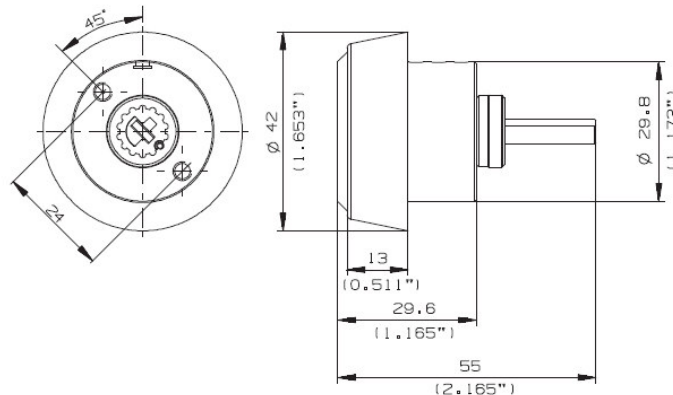

Standards

CPC

S.C. SANTESIM S.R.L

Email: office@santesim.ro / Web: www.santesim.ro

Adresa: str. Berveni, nr. 49, sect. 1, Bucuresti

Telefon: 0744.326.563

Registrul Comerțului: J40/17456/2008 / Cod fiscal: 24597020

IBAN: RO12 INGB 0000 9999 0135 1614 / Banca: ING Bank, suc. Bucurestii Noi