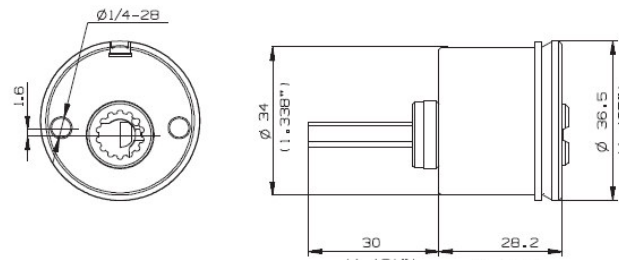

Internal cylinder