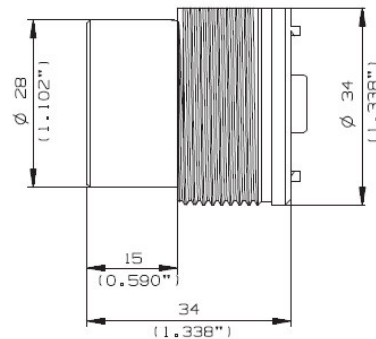

LIX type lock