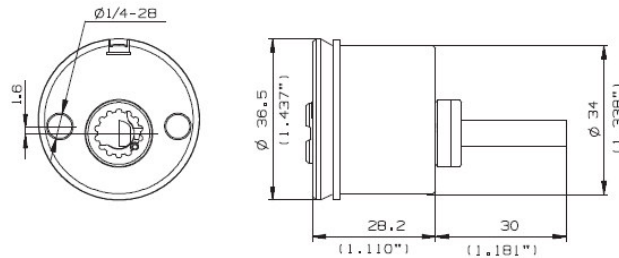

External cylinder