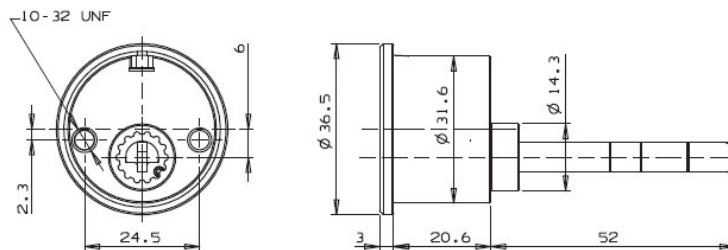

S.C. SANTESIM S.R.L

Email: office@santesim.ro / Web: www.santesim.ro

Adresa: str. Berveni, nr. 49, sect. 1, Bucuresti

Telefon: 0744.326.563

Registrul Comerțului: J40/17456/2008 / Cod fiscal: 24597020

IBAN: RO12 INGB 0000 9999 0135 1614 / Banca: ING Bank, suc. Bucurestii Noi