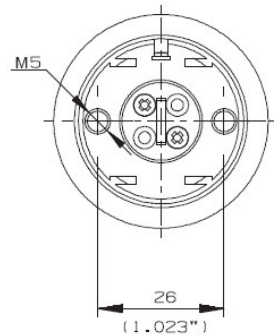

SWLSP type lock

S.C. SANTESIM S.R.L

Email: office@santesim.ro / Web: www.santesim.ro

Adresa: str. Berveni, nr. 49, sect. 1, Bucuresti

Telefon: 0744.326.563

Registrul Comerțului: J40/17456/2008 / Cod fiscal: 24597020

IBAN: RO12 INGB 0000 9999 0135 1614 / Banca: ING Bank, suc. Bucurestii Noi