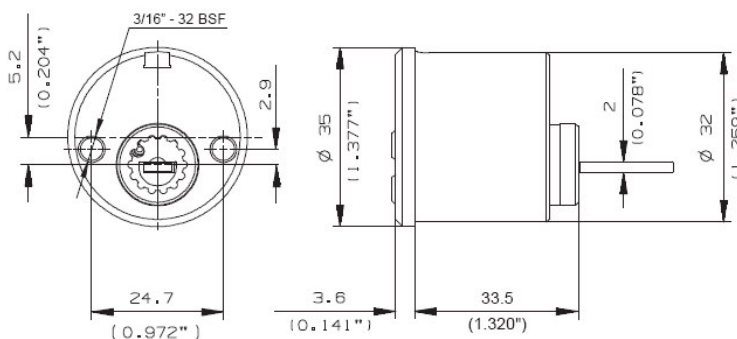

Standards

ISI950

S.C. SANTESIM S.R.L

Email: office@santesim.ro / Web: www.santesim.ro

Adresa: str. Berveni, nr. 49, sect. 1, Bucuresti

Telefon: 0744.326.563

Registrul Comerțului: J40/17456/2008 / Cod fiscal: 24597020

IBAN: RO12 INGB 0000 9999 0135 1614 / Banca: ING Bank, suc. Bucurestii Noi