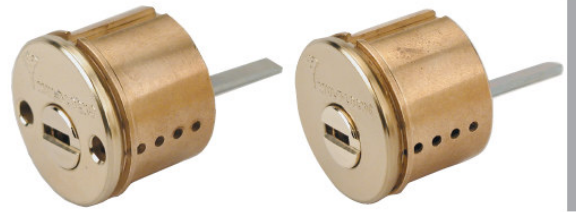

Cylinder for "Kwikset" Type Locks

Application

Compatible with "Kwikset" type Titan type deadbolt (780, 785)

Operation

360° rotation by operating key.

Materials

Body and plug: high quality brass

Tail: steel

Pins: nickel silver and stainless steel

Standard finish

Shiny brass

Cylinder mechanism

Mul-T-Lock's unique, high precision pin tumbler system. Pick and drill resistant for High Security needs.

Keys

Reversible nickel silver key with plastic key head and colored insert. Also available in all nickel silver.

Cylinder options

- Classic, Interactive® platforms
- '3 IN 1' (changeable combination)
- Keyed different, keyed alike
- Master keyed