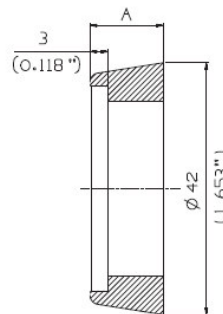

Spacer ring

A	
mm	Inch
Flat ring**	
5.7*	0.224
8.9	0.350
12.2	0.480
15.5	0.610

*Supplied as standard

**For rim application

S.C. SANTESIM S.R.L

Email: office@santesim.ro / Web: www.santesim.ro

Adresa: str. Berveni, nr. 49, sect. 1, Bucuresti

Telefon: 0744.326.563

Registrul Comerțului: J40/17456/2008 / Cod fiscal: 24597020

IBAN: RO12 INGB 0000 9999 0135 1614 / Banca: ING Bank, suc. Bucurestii Noi