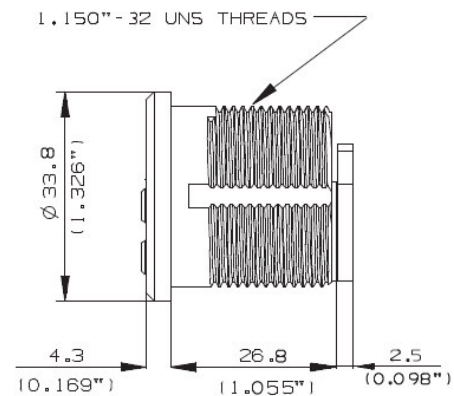

Standards

ISI950