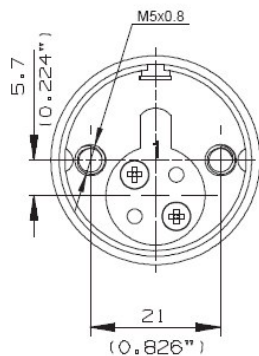

Standards

ISI950