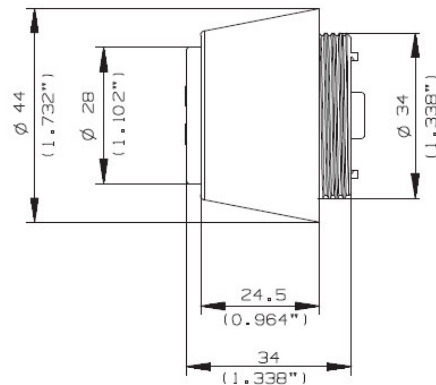

SWLSP type lock

S.C. SANTESIM S.R.L

Email: office@santesim.ro / Web: www.santesim.ro

Adresa: str. Berveni, nr. 49, sect. 1, Bucuresti

Telefon: 0744.326.563

Registrul Comerțului: J40/17456/2008 / Cod fiscal: 24597020

IBAN: RO12 INGB 0000 9999 0135 1614 / Banca: ING Bank, suc. Bucurestii Noi