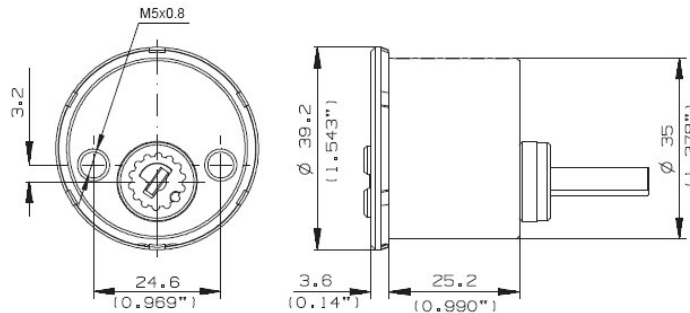

Cylinder options

- Classic, Interactive® platforms
- '3 IN 1' (changeable combination)
- Keyed different, keyed alike
- Master keyed