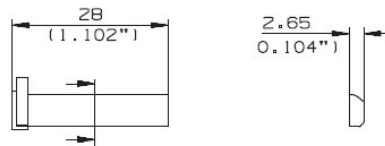

Tail for double P/N 88102030