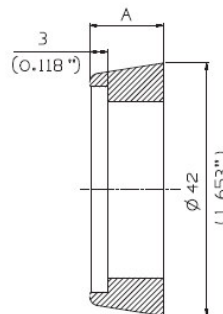

Spacer ring

A	
mm	Inch
5.7*	0.224*
8.9	0.350
12.2	0.480
15.5	0.610

*Supplied as standard

S.C. SANTESIM S.R.L

Email: office@santesim.ro / Web: www.santesim.ro

Adresa: str. Berveni, nr. 49, sect. 1, Bucuresti

Telefon: 0744.326.563

Registrul Comerțului: J40/17456/2008 / Cod fiscal: 24597020

IBAN: RO12 INGB 0000 9999 0135 1614 / Banca: ING Bank, suc. Bucurestii Noi