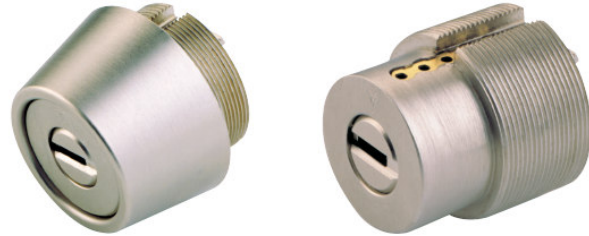

Cylinder for "Miwa" Type LIX & SWLSP Locks

Application

Compatible with "Miwa" type LIX & SWLSP lock cases.

Operation

360° rotation by operating key.

Materials

Body and plug: high quality brass
Tail: steel
Pins: nickel silver and stainless steel

Standard finish

Nickel satin, shiny brass

Special finishes

Antique brass, SBH, CCSR (polished steel)

Cylinder mechanism

Mul-T-Lock's unique, high precision pin tumbler system. Pick and drill resistant for High Security needs.

Keys

Reversible nickel silver key with plastic key head and colored insert. Also available in all nickel silver.

Cylinder options

- Classic, Interactive® platforms
- '3 IN 1' (changeable combination)
- Keyed different, keyed alike
- Master keyed

Standards

CPC