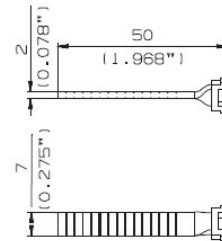

S.C. SANTESIM S.R.L

Email: office@santesim.ro / Web: www.santesim.ro

Adresa: str. Berveni, nr. 49, sect. 1, Bucuresti

Telefon: 0744.326.563

Registrul Comerțului: J40/17456/2008 / Cod fiscal: 24597020

IBAN: RO12 INGB 0000 9999 0135 1614 / Banca: ING Bank, suc. Bucurestii Noi