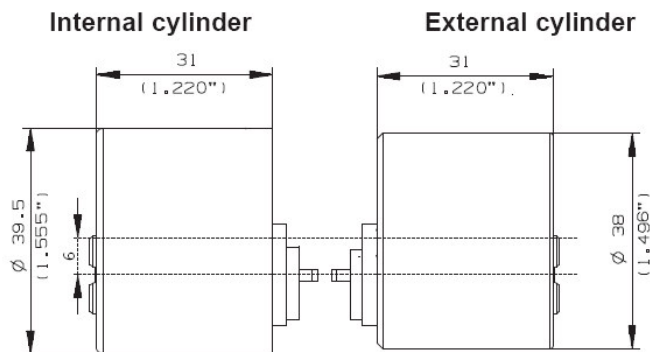

Available as a pair of internal and external cylinders, or external cylinder only.

S.C. SANTESIM S.R.L

Email: office@santesim.ro / Web: www.santesim.ro

Adresa: str. Berveni, nr. 49, sect. 1, Bucuresti

Telefon: 0744.326.563

Registrul Comerțului: J40/17456/2008 / Cod fiscal: 24597020

IBAN: RO12 INGB 0000 9999 0135 1614 / Banca: ING Bank, suc. Bucurestii Noi